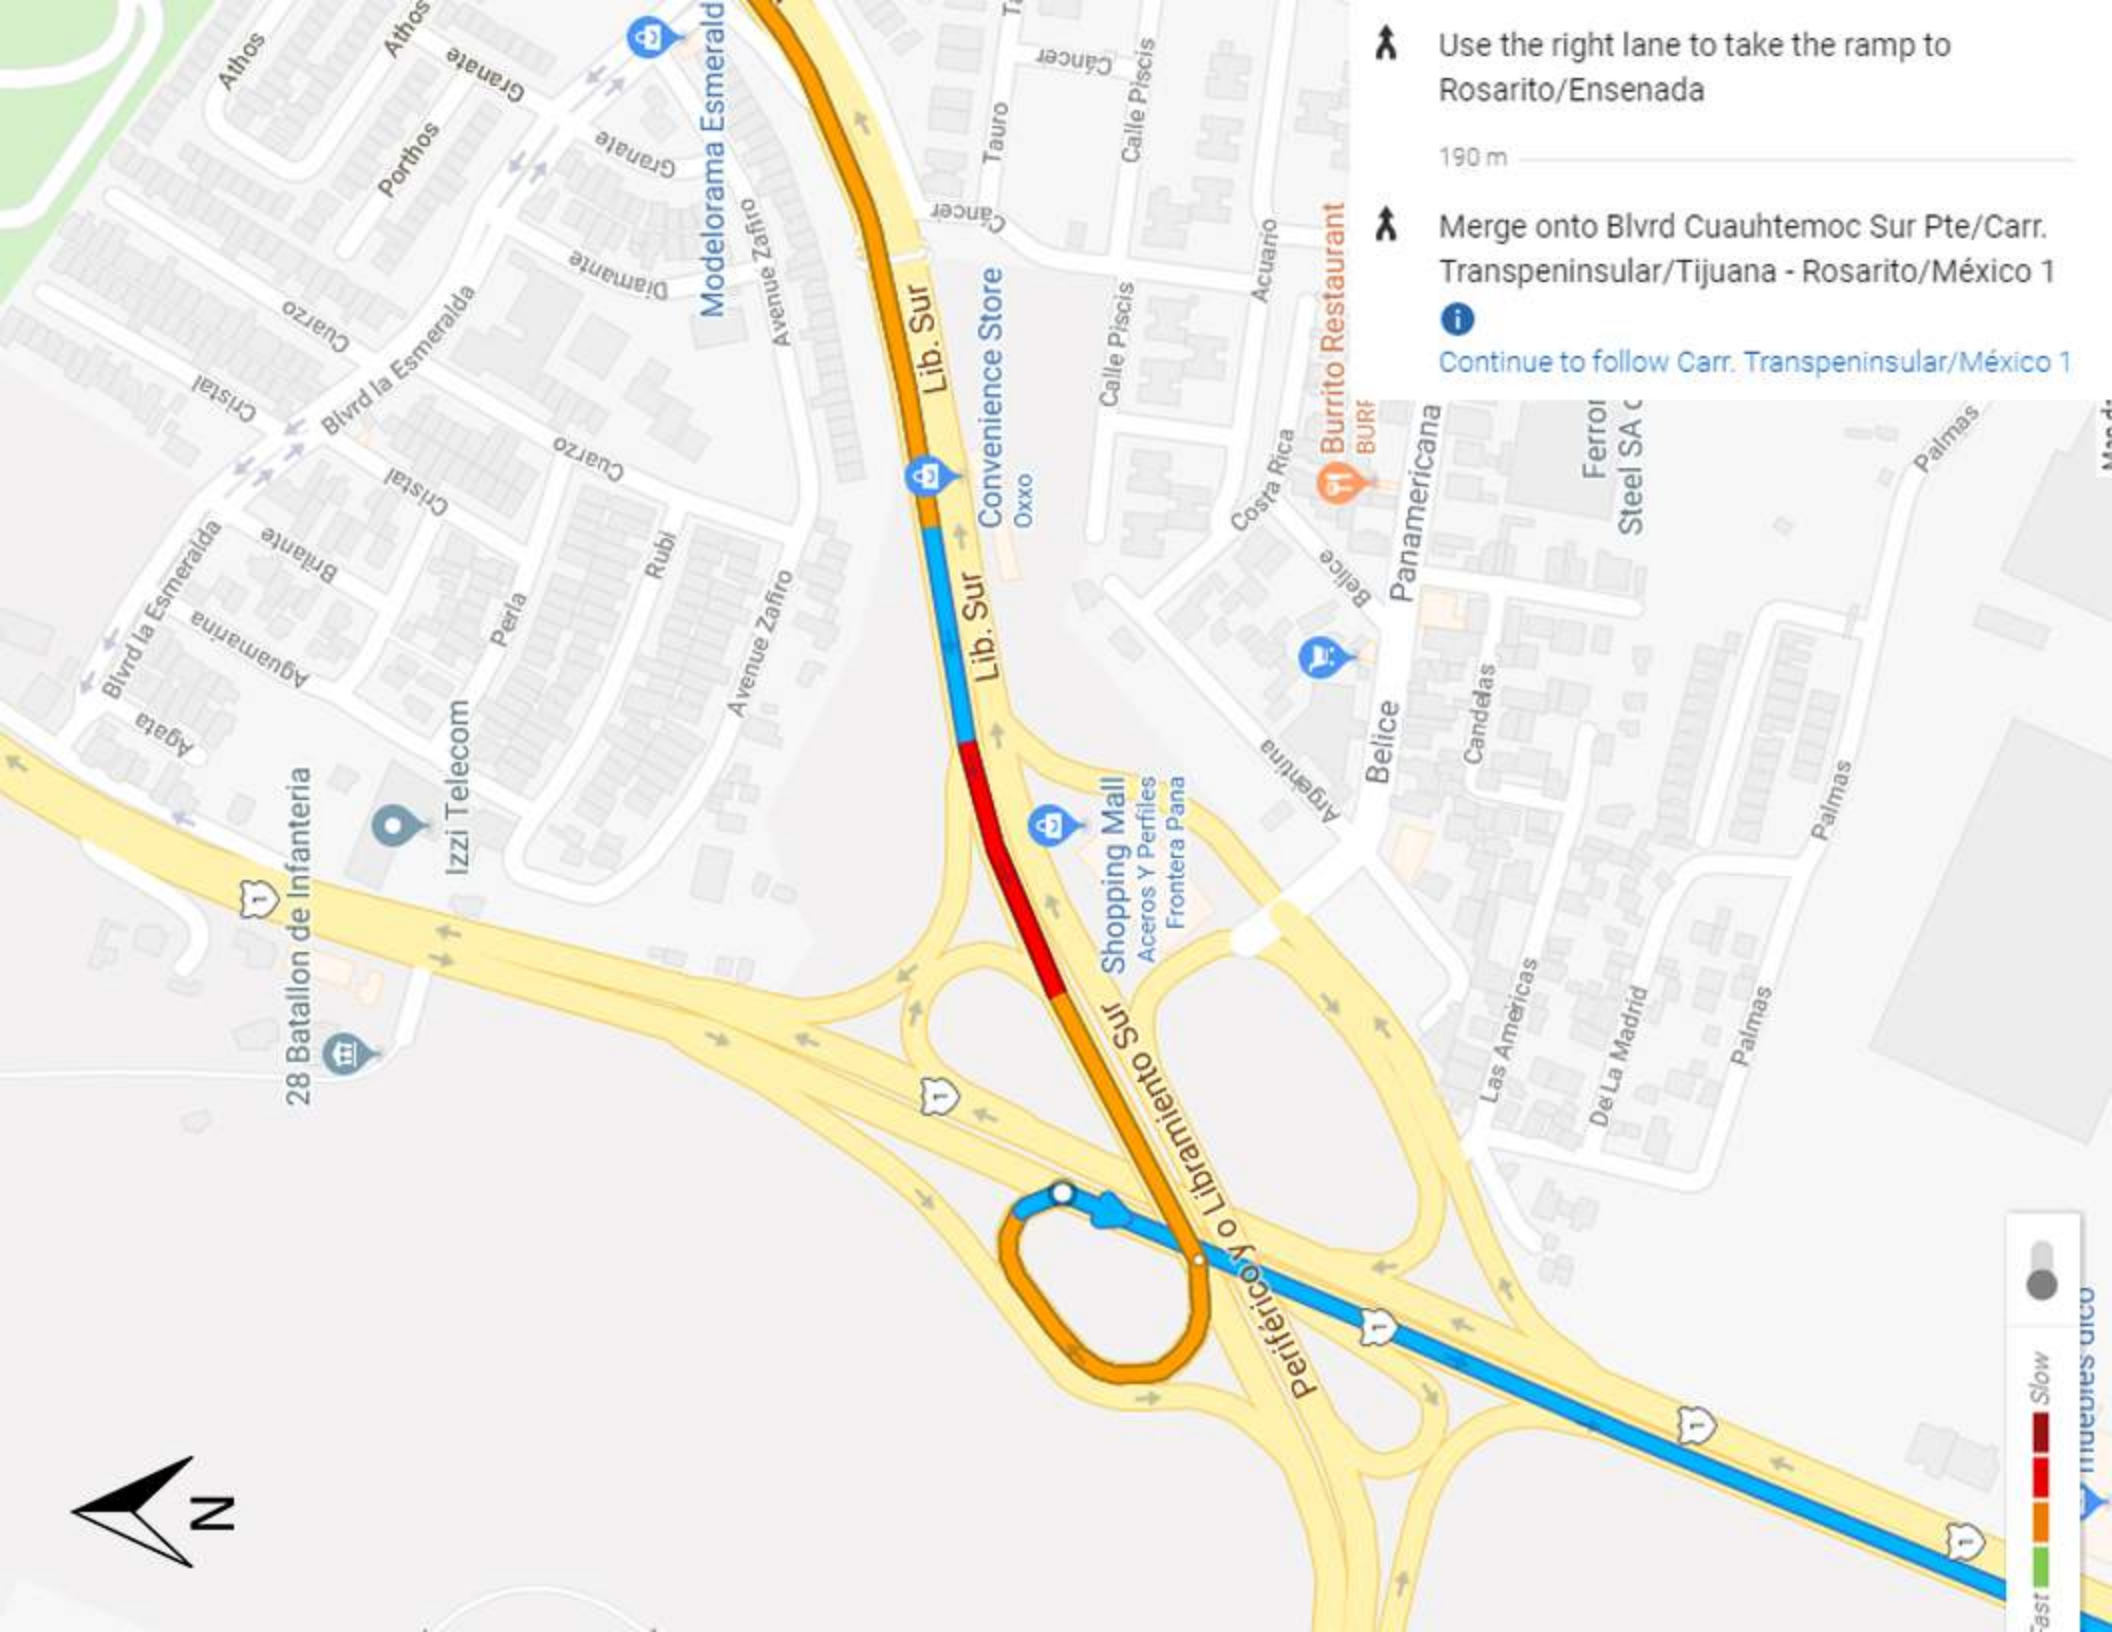

Lib. Sur

Map data ©2

Use the right lane to take the ramp to Rosarito/Ensenada

190 m

Merge onto Blvd Cuauhtemoc Sur Pte/Carr. Transpeninsular/Tijuana - Rosarito/Mexico 1

Continue to follow Carr. Transpeninsular/Mexico 1